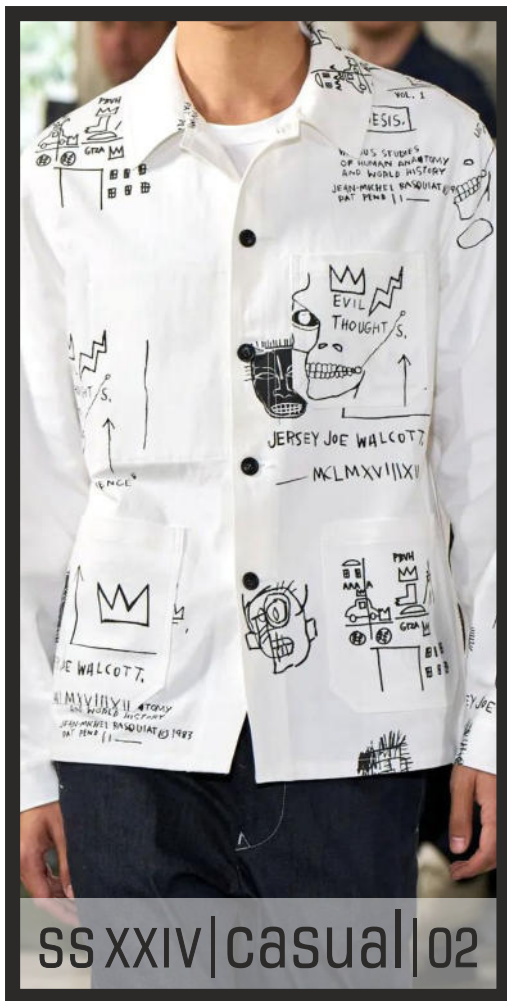

31889
mm 8,0

31890
mm 8,5

Bottoni a Pressione | Snap Buttons

N4108/PA100-OSN2
mm 17

N4109
mm 28x6

ss xxiv | casual | 02

ss xxiv | casual | 02

27606
lin 24