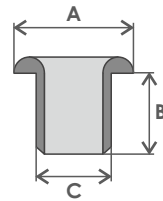

catalogo/catalogue

Occhielli /Eyelets

Occhielli Bombati - Curved Eyelets

ART.	OC558	OC558
A mm	6.0	6.0
B mm	3.8	4.3
C mm	3.6	3.6

ART.	OC554	OC554	OC554	OC554
A mm	7.5	7.5	7.5	7.5
B mm	3.4 - 3.8	4.4	5 - 5.3	6
C mm	4.5	4.5	4.5	4.5

ART.	OC552	OC552	OC552	OC552
A mm	8.8	8.8	8.8	8.8
B mm	3.8	4.2	4.7	5.2
C mm	5.0	5.0	5.0	5.0

ART.	OC551	OC551	OC551	OC551	OC551
A mm	9.8	9.5	9.5	9.5	9.5
B mm	4.2	3 - 4.5	5.2	6.2	7 - 9
C mm	5.5	5.5	5.5	5.5	5.5

Vela 40					
ART.	OC540	OC540	OC540	Oc540	OC540
A mm	18	18	18	20	20
B mm	2.8	4.7	6.6	4.5	6.0
C mm	10	10	10	10	10

Vela 50			
ART.	OC555	OC555	OC555
A mm	22.5	22.5	22.5
B mm	3.7	5.8	6.8
C mm	12.5	12.5	12.5

			Ranella Washer
ART.	OC700	OC700	OR700
A mm	39x13.5	39x13.5	39x13.5
B mm	4.0	5.0	
C mm	30x5.5	30x5.5	32.4x7

			Ranella Washer
ART.	OC700	OC700	OR700
A mm	33x12	33x12	31x10.5
B mm	4.0	5.0	
C mm	25.5x5	25.5x5	27x6