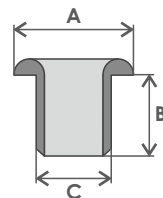

catalogo/catalogue

Occhielli /Eyelets

Occhielli Bombati - Curved Eyelets

ART.	OC558	OC558
A mm	6.0	6.0
B mm	3.8	4.3
C mm	3.6	3.6

ART.	OC554	OC554	OC554	OC554
A mm	7.5	7.5	7.5	7.5
B mm	3.4 - 3.8	4.4	5 - 5.3	6
C mm	4.5	4.5	4.5	4.5

ART.	OC552	OC552	OC552	OC552
A mm	8.8	8.8	8.8	8.8
B mm	3.8	4.2	4.7	5.2
C mm	5.0	5.0	5.0	5.0

ART.	OC551	OC551	OC551	OC551	OC551
A mm	9.8	9.5	9.5	9.5	9.5
B mm	4.2	3 - 4.5	5.2	6.2	7 - 9
C mm	5.5	5.5	5.5	5.5	5.5

ART.	Vela 21		
	OC521	OC521	OC521
A mm	12.8	12.8	12.8
B mm	3.9	5.1	6
C mm	7.5	7.5	7.5

ART.	Vela 30	
	OC530	OC530
A mm	14.7	14.7
B mm	4.7	6.2
C mm	8.5	8.5

ART.	Vela 40		
	OC540	OC540	OC540
A mm	18.7	18.7	18.7
B mm	3.7	5.0	6.9
C mm	10	10	10

Vela 40					
ART.	OC540	OC540	OC540	Oc540	OC540
A mm	18	18	18	20	20
B mm	2.8	4.7	6.6	4.5	6.0
C mm	10	10	10	10	10

Vela 50			
ART.	OC555	OC555	OC555
A mm	22.5	22.5	22.5
B mm	3.7	5.8	6.8
C mm	12.5	12.5	12.5