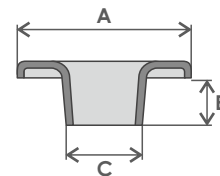

Vela 70			Vela 80
ART.	OC570	OC570	OC580
A mm	28	28	35
B mm	3.8	6.2	7.7
C mm	16.5	16.5	19