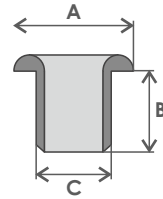

catalogo/catalogue

Occhielli /Eyelets

Occhielli Bombati - Curved Eyelets

ART.	OC558	OC558
A mm	6.0	6.0
B mm	3.8	4.3
C mm	3.6	3.6

ART.	OC554	OC554	OC554	OC554
A mm	7.5	7.5	7.5	7.5
B mm	3.4 - 3.8	4.4	5 - 5.3	6
C mm	4.5	4.5	4.5	4.5

ART.	OC552	OC552	OC552	OC552
A mm	8.8	8.8	8.8	8.8
B mm	3.8	4.2	4.7	5.2
C mm	5.0	5.0	5.0	5.0

ART.	OC551	OC551	OC551	OC551	OC551
A mm	9.8	9.5	9.5	9.5	9.5
B mm	4.2	3 - 4.5	5.2	6.2	7 - 9
C mm	5.5	5.5	5.5	5.5	5.5

Vela 40					
ART.	OC540	OC540	OC540	Oc540	OC540
A mm	18	18	18	20	20
B mm	2.8	4.7	6.6	4.5	6.0
C mm	10	10	10	10	10

Vela 50			
ART.	OC555	OC555	OC555
A mm	22.5	22.5	22.5
B mm	3.7	5.8	6.8
C mm	12.5	12.5	12.5

			Ranella Washer
ART.	OC700	OC700	OR700
A mm	39x13.5	39x13.5	39x13.5
B mm	4.0	5.0	
C mm	30x5.5	30x5.5	32.4x7

			Ranella Washer
ART.	OC700	OC700	OR700
A mm	33x12	33x12	31x10.5
B mm	4.0	5.0	
C mm	25.5x5	25.5x5	27x6