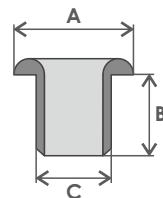

ART.	OC550	OC550	OC550	OC550	OC550
A mm	11.5	11.7 - 11.5	11.5	11.5	11.5
B mm	4.0	5.0	5.7	6.6	8.1
C mm	6.7	6.7	6.7	6.7	6.7