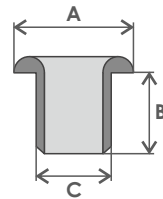

catalogo/catalogue

Occhielli /Eyelets

Occhielli Bombati - Curved Eyelets

ART.	OC558	OC558
A mm	6.0	6.0
B mm	3.8	4.3
C mm	3.6	3.6

ART.	OC554	OC554	OC554	OC554
A mm	7.5	7.5	7.5	7.5
B mm	3.4 - 3.8	4.4	5 - 5.3	6
C mm	4.5	4.5	4.5	4.5

ART.	OC552	OC552	OC552	OC552
A mm	8.8	8.8	8.8	8.8
B mm	3.8	4.2	4.7	5.2
C mm	5.0	5.0	5.0	5.0

ART.	OC551	OC551	OC551	OC551	OC551
A mm	9.8	9.5	9.5	9.5	9.5
B mm	4.2	3 - 4.5	5.2	6.2	7 - 9
C mm	5.5	5.5	5.5	5.5	5.5

Vela 40					
ART.	OC540	OC540	OC540	Oc540	OC540
A mm	18	18	18	20	20
B mm	2.8	4.7	6.6	4.5	6.0
C mm	10	10	10	10	10

Vela 50			
ART.	OC555	OC555	OC555
A mm	22.5	22.5	22.5
B mm	3.7	5.8	6.8
C mm	12.5	12.5	12.5

			Ranella Washer
ART.	OC700	OC700	OR700
A mm	39x13.5	39x13.5	39x13.5
B mm	4.0	5.0	
C mm	30x5.5	30x5.5	32.4x7

			Ranella Washer
ART.	OC700	OC700	OR700
A mm	33x12	33x12	31x10.5
B mm	4.0	5.0	
C mm	25.5x5	25.5x5	27x6