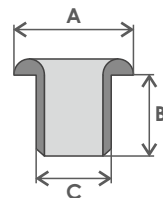

Occhielli Bombati - Curved Eyelets

ART.	OC558	OC558
A mm	6.0	6.0
B mm	3.8	4.3
C mm	3.6	3.6

ART.	OC554	OC554	OC554	OC554
A mm	7.5	7.5	7.5	7.5
B mm	3.4 - 3.8	4.4	5 - 5.3	6
C mm	4.5	4.5	4.5	4.5

ART.	OC552	OC552	OC552	OC552
A mm	8.8	8.8	8.8	8.8
B mm	3.8	4.2	4.7	5.2
C mm	5.0	5.0	5.0	5.0

ART.	OC551	OC551	OC551	OC551	OC551
A mm	9.8	9.5	9.5	9.5	9.5
B mm	4.2	3 - 4.5	5.2	6.2	7 - 9
C mm	5.5	5.5	5.5	5.5	5.5

ART.	OC550	OC550	OC550	OC550	OC550
A mm	11.5	11.7 - 11.5	11.5	11.5	11.5
B mm	4.0	5.0	5.7	6.6	8.1
C mm	6.7	6.7	6.7	6.7	6.7

ART.	Vela 30	
	OC530	OC530
A mm	14.7	14.7
B mm	4.7	6.2
C mm	8.5	8.5

ART.	Vela 40		
	OC540	OC540	OC540
A mm	18.7	18.7	18.7
B mm	3.7	5.0	6.9
C mm	10	10	10

ART.	Vela 50		
	OC555	OC555	OC555
A mm	22 - 22.5	22 - 22.5	22 - 22.5
B mm	4.2	5.5	7.3
C mm	12	12	12

ART.	Vela 60		Vela 70	Vela 80
	OC560	OC560	OC570	OC580
A mm	23.5	23.5	30	33.7
B mm	3.5	6.8	7.8	7.6
C mm	14	14	16	19

Ranelle - Washers

ART.	OR530	OR540	OR555	OR560	OR570	OR580
A mm	14.7	18	22	23.5	30	34