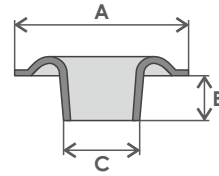

Occhielli Bombati - Curved Eyelets

ART.	OC558	OC558
A mm	6.0	6.0
B mm	3.8	4.3
C mm	3.6	3.6

ART.	OC554	OC554	OC554	OC554
A mm	7.5	7.5	7.5	7.5
B mm	3.4 - 3.8	4.4	5 - 5.3	6
C mm	4.5	4.5	4.5	4.5

ART.	OC552	OC552	OC552	OC552
A mm	8.8	8.8	8.8	8.8
B mm	3.8	4.2	4.7	5.2
C mm	5.0	5.0	5.0	5.0

ART.	OC551	OC551	OC551	OC551	OC551
A mm	9.8	9.5	9.5	9.5	9.5
B mm	4.2	3 - 4.5	5.2	6.2	7 - 9
C mm	5.5	5.5	5.5	5.5	5.5

ART.	OC550	OC550	OC550	OC550	OC550
A mm	11.5	11.7 - 11.5	11.5	11.5	11.5
B mm	4.0	5.0	5.7	6.6	8.1
C mm	6.7	6.7	6.7	6.7	6.7

Ranelle - Washers

ART.	OR558	OR554	OR552	OR551	OR550
A mm	7.5	7.6	9.5	9.5	12

Occhielli Vela Bombati - Curved Vela Eyelets

ART.	Vela 21		
	OC521	OC521	OC521
A mm	12.8	12.8	12.8
B mm	3.9	5.1	6
C mm	7.5	7.5	7.5

ART.	Vela 30	
	OC530	OC530
A mm	14.7	14.7
B mm	4.7	6.2
C mm	8.5	8.5

ART.	Vela 40		
	OC540	OC540	OC540
A mm	18.7	18.7	18.7
B mm	3.7	5.0	6.9
C mm	10	10	10

ART.	Vela 50		
	OC555	OC555	OC555
A mm	22 - 22.5	22 - 22.5	22 - 22.5
B mm	4.2	5.5	7.3
C mm	12	12	12