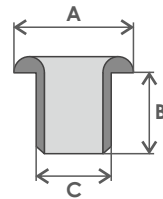

Occhielli Bombati - Curved Eyelets

ART.	OC558	OC558
A mm	6.0	6.0
B mm	3.8	4.3
C mm	3.6	3.6

ART.	OC554	OC554	OC554	OC554
A mm	7.5	7.5	7.5	7.5
B mm	3.4 - 3.8	4.4	5 - 5.3	6
C mm	4.5	4.5	4.5	4.5

ART.	OC552	OC552	OC552	OC552
A mm	8.8	8.8	8.8	8.8
B mm	3.8	4.2	4.7	5.2
C mm	5.0	5.0	5.0	5.0

ART.	OC551	OC551	OC551	OC551	OC551
A mm	9.8	9.5	9.5	9.5	9.5
B mm	4.2	3 - 4.5	5.2	6.2	7 - 9
C mm	5.5	5.5	5.5	5.5	5.5

ART.	OC550	OC550	OC550	OC550	OC550
A mm	11.5	11.7 - 11.5	11.5	11.5	11.5
B mm	4.0	5.0	5.7	6.6	8.1
C mm	6.7	6.7	6.7	6.7	6.7

ART.	Vela 30	
	OC530	OC530
A mm	14.7	14.7
B mm	4.7	6.2
C mm	8.5	8.5

ART.	Vela 40		
	OC540	OC540	OC540
A mm	18.7	18.7	18.7
B mm	3.7	5.0	6.9
C mm	10	10	10

ART.	Vela 50		
	OC555	OC555	OC555
A mm	22 - 22.5	22 - 22.5	22 - 22.5
B mm	4.2	5.5	7.3
C mm	12	12	12

ART.	Vela 60		Vela 70	Vela 80
	OC560	OC560	OC570	OC580
A mm	23.5	23.5	30	33.7
B mm	3.5	6.8	7.8	7.6
C mm	14	14	16	19

Ranelle - Washers

ART.	OR530	OR540	OR555	OR560	OR570	OR580
A mm	14.7	18	22	23.5	30	34