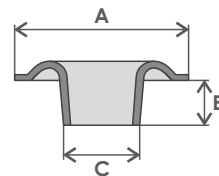

Occhielli Bombati - Curved Eyelets

ART.	OC558	OC558
A mm	6.0	6.0
B mm	3.8	4.3
C mm	3.6	3.6

ART.	OC554	OC554	OC554	OC554
A mm	7.5	7.5	7.5	7.5
B mm	3.4 - 3.8	4.4	5 - 5.3	6
C mm	4.5	4.5	4.5	4.5

ART.	OC552	OC552	OC552	OC552
A mm	8.8	8.8	8.8	8.8
B mm	3.8	4.2	4.7	5.2
C mm	5.0	5.0	5.0	5.0

Ranelle - Washers

ART.	OR558	OR554	OR552	OR551	OR550
A mm	7.5	7.6	9.5	9.5	12

Occhielli Vela Bombati - Curved Vela Eyelets

ART.	Vela 21		
	OC521	OC521	OC521
A mm	12.8	12.8	12.8
B mm	3.9	5.1	6
C mm	7.5	7.5	7.5

ART.	Vela 30	
	OC530	OC530
A mm	14.7	14.7
B mm	4.7	6.2
C mm	8.5	8.5

ART.	Vela 40		
	OC540	OC540	OC540
A mm	18.7	18.7	18.7
B mm	3.7	5.0	6.9
C mm	10	10	10

ART.	Vela 50		
	OC555	OC555	OC555
A mm	22 - 22.5	22 - 22.5	22 - 22.5
B mm	4.2	5.5	7.3
C mm	12	12	12

ART.	Vela 60		Vela 70	Vela 80
	OC560	OC560	OC570	OC580
A mm	23.5	23.5	30	33.7
B mm	3.5	6.8	7.8	7.6
C mm	14	14	16	19

Ranelle - Washers

ART.	OR530	OR540	OR555	OR560	OR570	OR580
A mm	14.7	18	22	23.5	30	34