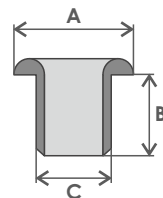

Occhielli Bombati - Curved Eyelets

ART.	OC558	OC558
A mm	6.0	6.0
B mm	3.8	4.3
C mm	3.6	3.6

ART.	OC554	OC554	OC554	OC554
A mm	7.5	7.5	7.5	7.5
B mm	3.4 - 3.8	4.4	5 - 5.3	6
C mm	4.5	4.5	4.5	4.5

ART.	OC552	OC552	OC552	OC552
A mm	8.8	8.8	8.8	8.8
B mm	3.8	4.2	4.7	5.2
C mm	5.0	5.0	5.0	5.0

ART.	OC551	OC551	OC551	OC551	OC551
A mm	9.8	9.5	9.5	9.5	9.5
B mm	4.2	3 - 4.5	5.2	6.2	7 - 9
C mm	5.5	5.5	5.5	5.5	5.5

ART.	OC550	OC550	OC550	OC550	OC550
A mm	11.5	11.7 - 11.5	11.5	11.5	11.5
B mm	4.0	5.0	5.7	6.6	8.1
C mm	6.7	6.7	6.7	6.7	6.7

ART.	Vela 30	
	OC530	OC530
A mm	14.7	14.7
B mm	4.7	6.2
C mm	8.5	8.5

ART.	Vela 40		
	OC540	OC540	OC540
A mm	18.7	18.7	18.7
B mm	3.7	5.0	6.9
C mm	10	10	10

ART.	Vela 50		
	OC555	OC555	OC555
A mm	22 - 22.5	22 - 22.5	22 - 22.5
B mm	4.2	5.5	7.3
C mm	12	12	12

ART.	Vela 60		Vela 70	Vela 80
	OC560	OC560	OC570	OC580
A mm	23.5	23.5	30	33.7
B mm	3.5	6.8	7.8	7.6
C mm	14	14	16	19

Ranelle - Washers

ART.	OR530	OR540	OR555	OR560	OR570	OR580
A mm	14.7	18	22	23.5	30	34