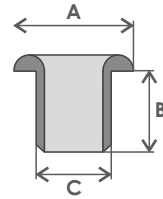

Occhielli Bombati - Curved Eyelets

ART.	OC558	OC558
A mm	6.0	6.0
B mm	3.8	4.3
C mm	3.6	3.6

ART.	OC554	OC554	OC554	OC554
A mm	7.5	7.5	7.5	7.5
B mm	3.4 - 3.8	4.4	5 - 5.3	6
C mm	4.5	4.5	4.5	4.5

ART.	OC552	OC552	OC552	OC552
A mm	8.8	8.8	8.8	8.8
B mm	3.8	4.2	4.7	5.2
C mm	5.0	5.0	5.0	5.0

ART.	OC551	OC551	OC551	OC551	OC551
A mm	9.8	9.5	9.5	9.5	9.5
B mm	4.2	3 - 4.5	5.2	6.2	7 - 9
C mm	5.5	5.5	5.5	5.5	5.5

ART.	OC550	OC550	OC550	OC550	OC550
A mm	11.5	11.7 - 11.5	11.5	11.5	11.5
B mm	4.0	5.0	5.7	6.6	8.1
C mm	6.7	6.7	6.7	6.7	6.7

ART.	Vela 30	
	OC530	OC530
A mm	14.7	14.7
B mm	4.7	6.2
C mm	8.5	8.5

ART.	Vela 40		
	OC540	OC540	OC540
A mm	18.7	18.7	18.7
B mm	3.7	5.0	6.9
C mm	10	10	10

ART.	Vela 50		
	OC555	OC555	OC555
A mm	22 - 22.5	22 - 22.5	22 - 22.5
B mm	4.2	5.5	7.3
C mm	12	12	12

ART.	Vela 60		Vela 70	Vela 80
	OC560	OC560	OC570	OC580
A mm	23.5	23.5	30	33.7
B mm	3.5	6.8	7.8	7.6
C mm	14	14	16	19

Ranelle - Washers

ART.	OR530	OR540	OR555	OR560	OR570	OR580
A mm	14.7	18	22	23.5	30	34