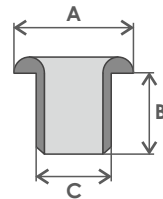

Occhielli Bombati - Curved Eyelets

ART.	OC558	OC558
A mm	6.0	6.0
B mm	3.8	4.3
C mm	3.6	3.6

ART.	OC554	OC554	OC554	OC554
A mm	7.5	7.5	7.5	7.5
B mm	3.4 - 3.8	4.4	5 - 5.3	6
C mm	4.5	4.5	4.5	4.5

ART.	OC552	OC552	OC552	OC552
A mm	8.8	8.8	8.8	8.8
B mm	3.8	4.2	4.7	5.2
C mm	5.0	5.0	5.0	5.0

ART.	OC551	OC551	OC551	OC551	OC551
A mm	9.8	9.5	9.5	9.5	9.5
B mm	4.2	3 - 4.5	5.2	6.2	7 - 9
C mm	5.5	5.5	5.5	5.5	5.5

ART.	OC550	OC550	OC550	OC550	OC550
A mm	11.5	11.7 - 11.5	11.5	11.5	11.5
B mm	4.0	5.0	5.7	6.6	8.1
C mm	6.7	6.7	6.7	6.7	6.7

ART.	Vela 30	
	OC530	OC530
A mm	14.7	14.7
B mm	4.7	6.2
C mm	8.5	8.5

ART.	Vela 40		
	OC540	OC540	OC540
A mm	18.7	18.7	18.7
B mm	3.7	5.0	6.9
C mm	10	10	10

ART.	Vela 50		
	OC555	OC555	OC555
A mm	22 - 22.5	22 - 22.5	22 - 22.5
B mm	4.2	5.5	7.3
C mm	12	12	12

ART.	Vela 60		Vela 70	Vela 80
	OC560	OC560	OC570	OC580
A mm	23.5	23.5	30	33.7
B mm	3.5	6.8	7.8	7.6
C mm	14	14	16	19

Ranelle - Washers

ART.	OR530	OR540	OR555	OR560	OR570	OR580
A mm	14.7	18	22	23.5	30	34